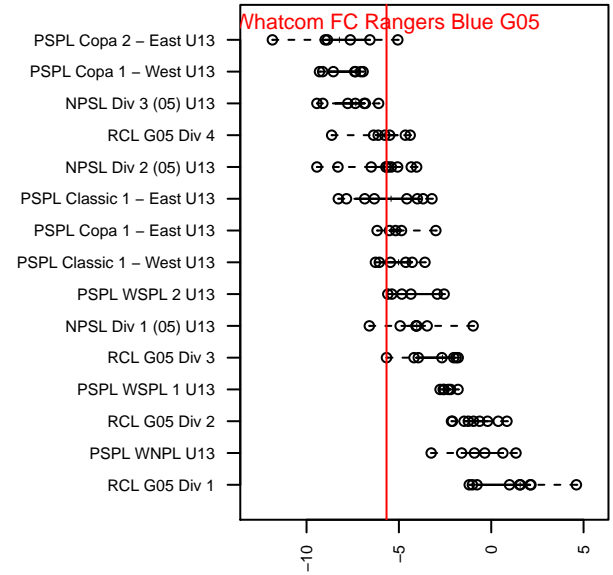

Whatcom FC Rangers Blue G05

Whatcom FC Rangers
 Bellingham, WA
 G05 total strength=713
 attack=0.69 defense=0.79
 fall league = RCL G05 Div 3

alt names used:
 48 Whatcom F.C. Rangers GU13 Blue
 WFC RANGERS G05 BLUE (WA)
 Whatcom FC Rangers – G05 Blue
 Whatcom FC Rangers – G05 Blue

Venues played:
 2017 Rimland Challenge U13
 2017 Bigfoot Gold U13
 2017 RCL G05 Div 3
 2017 WYS Presidents Cup G05 Division 2

Whatcom FC Rangers Blue G05
 Dots are actual minus expected GF (blue circles) and GA (red triangles).
 Blue line is smoothed change in attack strength. Red is smoothed change in defense strength.

**attack and defense variance (black dot)
relative to other teams
and top 10 in region**

**attack and defense rating
relative to others at age
and all opponents in last 13 months**

Performance relative to 13 month average