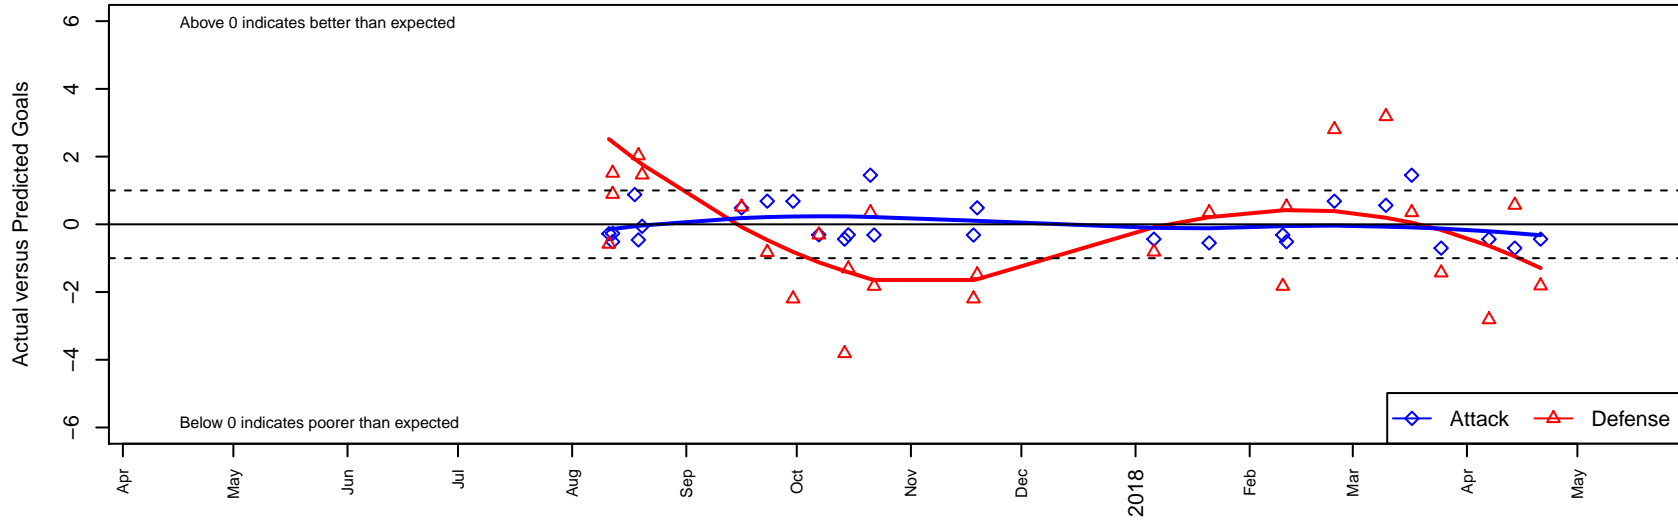

Whatcom FC Rangers Blue G05

Whatcom FC Rangers
 Bellingham, WA
 G05 total strength=713
 attack=0.69 defense=0.79
 fall league = RCL G05 Div 3

alt names used:
 48 Whatcom F.C. Rangers GU13 Blue
 WFC RANGERS G05 BLUE (WA)
 Whatcom FC Rangers – G05 Blue
 Whatcom FC Rangers – G05 Blue

Venues played:
 2017 Rimland Challenge U13
 2017 Bigfoot Gold U13
 2017 RCL G05 Div 3
 2017 WYS Presidents Cup G05 Division 2

Whatcom FC Rangers Blue G05
 Dots are actual minus expected GF (blue circles) and GA (red triangles).
 Blue line is smoothed change in attack strength. Red is smoothed change in defense strength.

**attack and defense variance (black dot)
relative to other teams
and top 10 in region**

**attack and defense rating
relative to others at age
and all opponents in last 13 months**

Performance relative to 13 month average