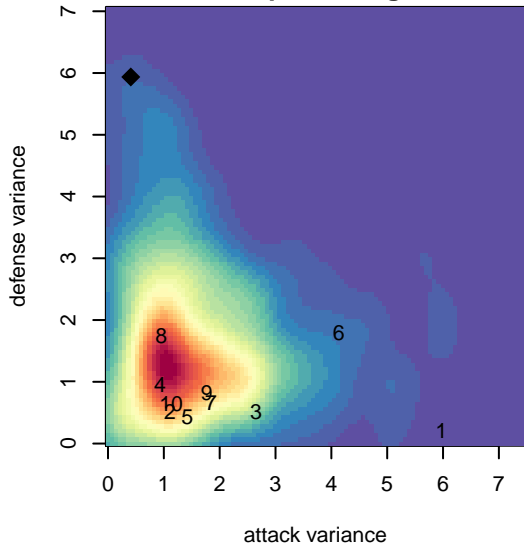

Whatcom FC Rangers Blue G05

Whatcom FC Rangers
 Bellingham, WA
 G05 total strength=713
 attack=0.69 defense=0.79
 fall league = RCL G05 Div 3

alt names used:
 48 Whatcom F.C. Rangers GU13 Blue
 WFC RANGERS G05 BLUE (WA)
 Whatcom FC Rangers – G05 Blue
 Whatcom FC Rangers – G05 Blue

Venues played:
 2017 Rimland Challenge U13
 2017 Bigfoot Gold U13
 2017 RCL G05 Div 3
 2017 WYS Presidents Cup G05 Division 2

Whatcom FC Rangers Blue G05
 Dots are actual minus expected GF (blue circles) and GA (red triangles).
 Blue line is smoothed change in attack strength. Red is smoothed change in defense strength.

**attack and defense variance (black dot)
relative to other teams
and top 10 in region**

**attack and defense rating
relative to others at age
and all opponents in last 13 months**

Performance relative to 13 month average