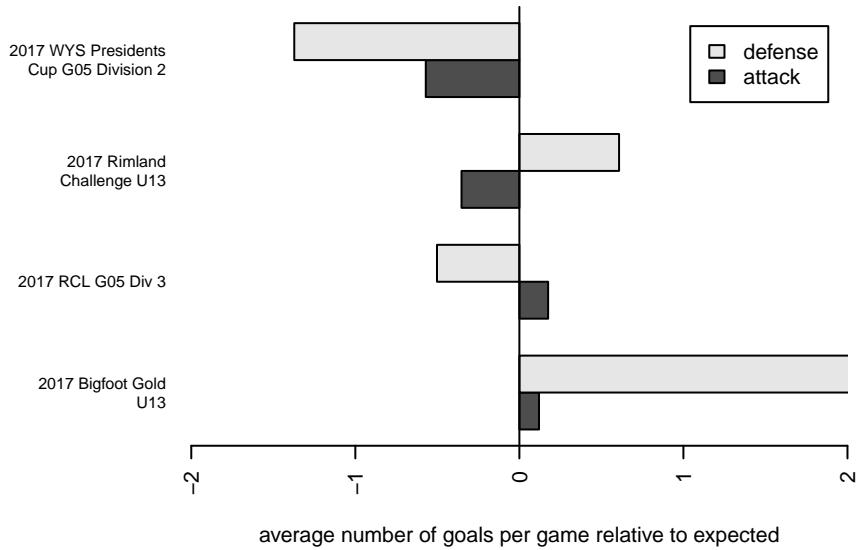

Whatcom FC Rangers Blue G05

Whatcom FC Rangers
 Bellingham, WA
 G05 total strength=713
 attack=0.69 defense=0.79
 fall league = RCL G05 Div 3

alt names used:
 48 Whatcom F.C. Rangers GU13 Blue
 WFC RANGERS G05 BLUE (WA)
 Whatcom FC Rangers – G05 Blue
 Whatcom FC Rangers – G05 Blue

Venues played:
 2017 Rimland Challenge U13
 2017 Bigfoot Gold U13
 2017 RCL G05 Div 3
 2017 WYS Presidents Cup G05 Division 2

Whatcom FC Rangers Blue G05
 Dots are actual minus expected GF (blue circles) and GA (red triangles).
 Blue line is smoothed change in attack strength. Red is smoothed change in defense strength.

**attack and defense variance (black dot)
relative to other teams
and top 10 in region**

**attack and defense rating
relative to others at age
and all opponents in last 13 months**

Performance relative to 13 month average