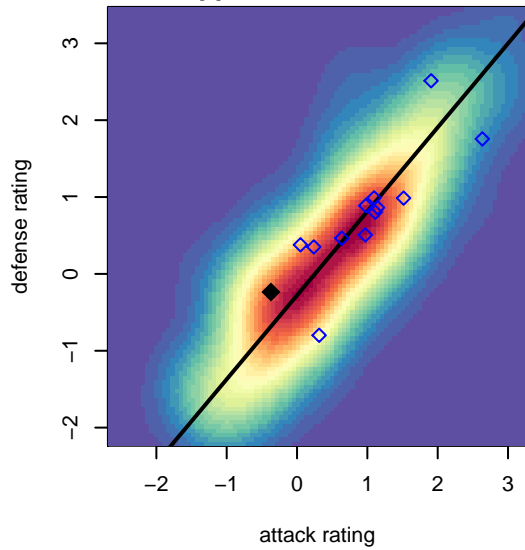

Whatcom FC Rangers Blue G05

Whatcom FC Rangers
 Bellingham, WA
 G05 total strength=713
 attack=0.69 defense=0.79
 fall league = RCL G05 Div 3

alt names used:
 48 Whatcom F.C. Rangers GU13 Blue
 WFC RANGERS G05 BLUE (WA)
 Whatcom FC Rangers – G05 Blue
 Whatcom FC Rangers – G05 Blue

Venues played:
 2017 Rimland Challenge U13
 2017 Bigfoot Gold U13
 2017 RCL G05 Div 3
 2017 WYS Presidents Cup G05 Division 2

Whatcom FC Rangers Blue G05
 Dots are actual minus expected GF (blue circles) and GA (red triangles).
 Blue line is smoothed change in attack strength. Red is smoothed change in defense strength.

**attack and defense variance (black dot)
relative to other teams
and top 10 in region**

**attack and defense rating
relative to others at age
and all opponents in last 13 months**

Performance relative to 13 month average